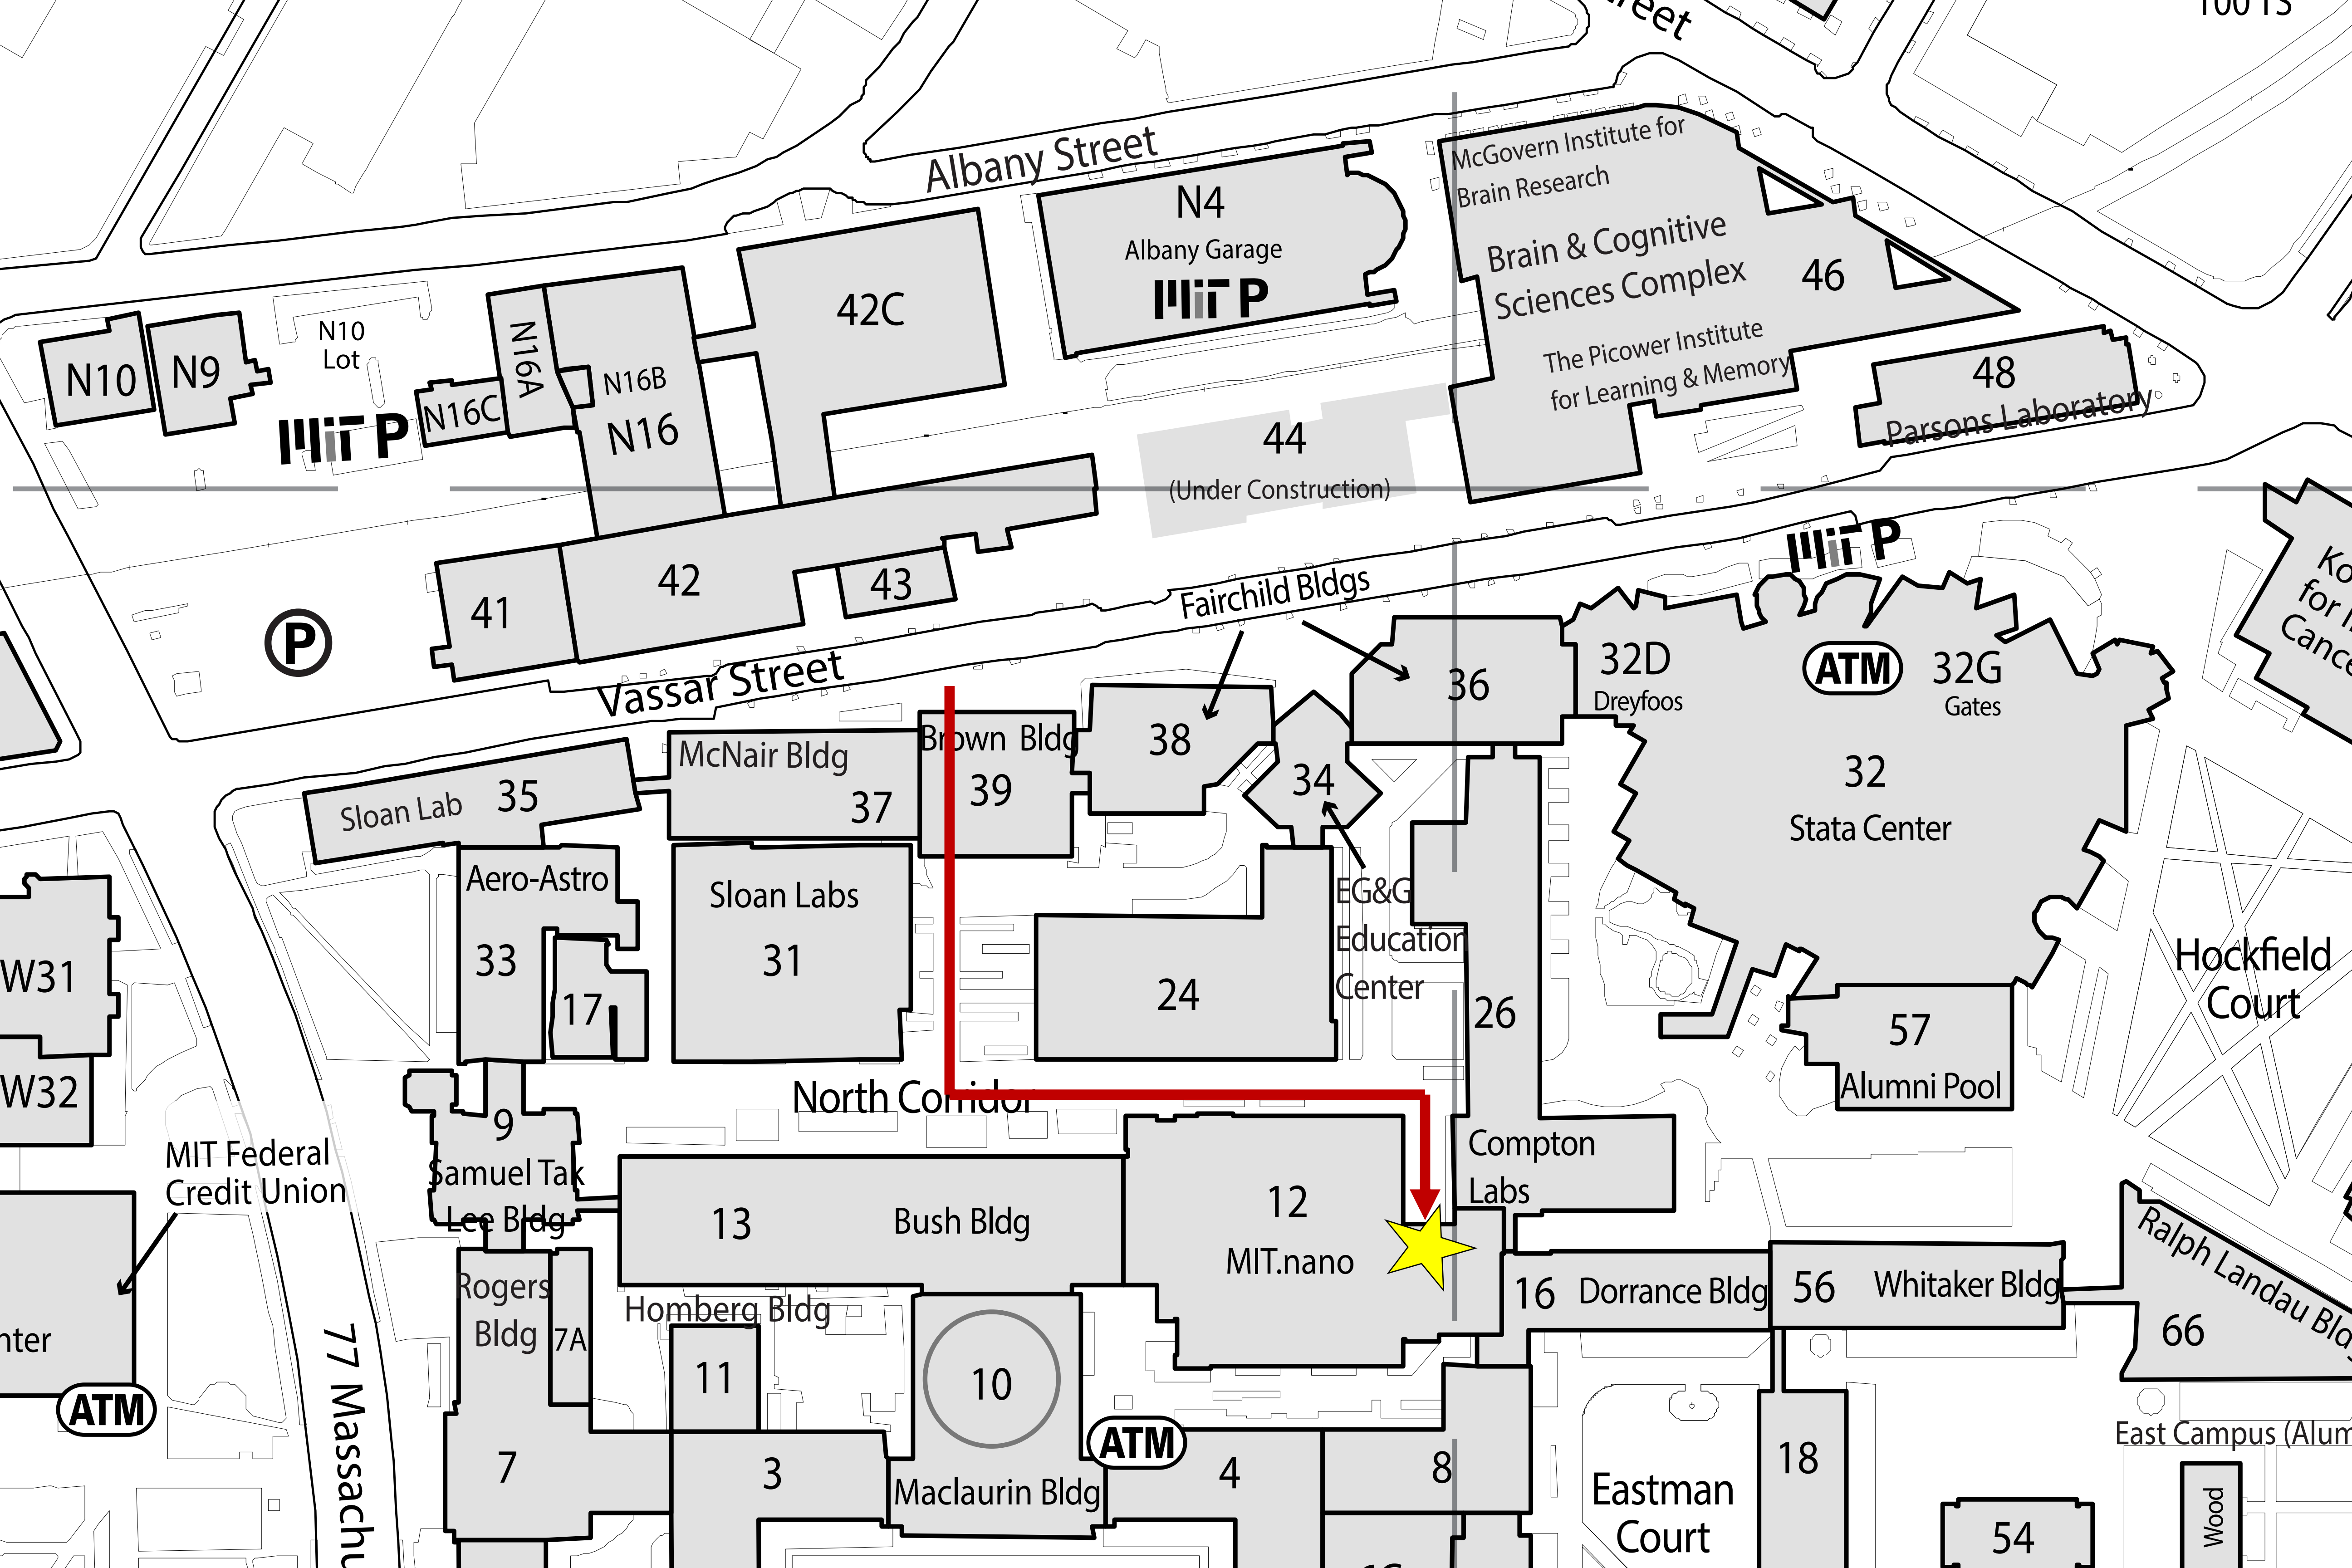

Note: 12' height restriction at 60 Vassar Street entrance.

Albany Street

N4
Albany Garage
MIT P

McGovern Institute for Brain Research
Brain & Cognitive Sciences Complex 46
The Picower Institute for Learning & Memory
48
Parsons Laboratory

N10 N9
N16C N16A N16B N16
MIT P

P

41 42 43
Fairchild Bldgs

Vassar Street

Sloan Lab 35
McNair Bldg 37
Brown Bldg 39

38 34 36
EG&G Education Center

32D Dreyfoos
32G Gates
32 Stata Center
ATM

Aero-Astro 33
Sloan Labs 31
17