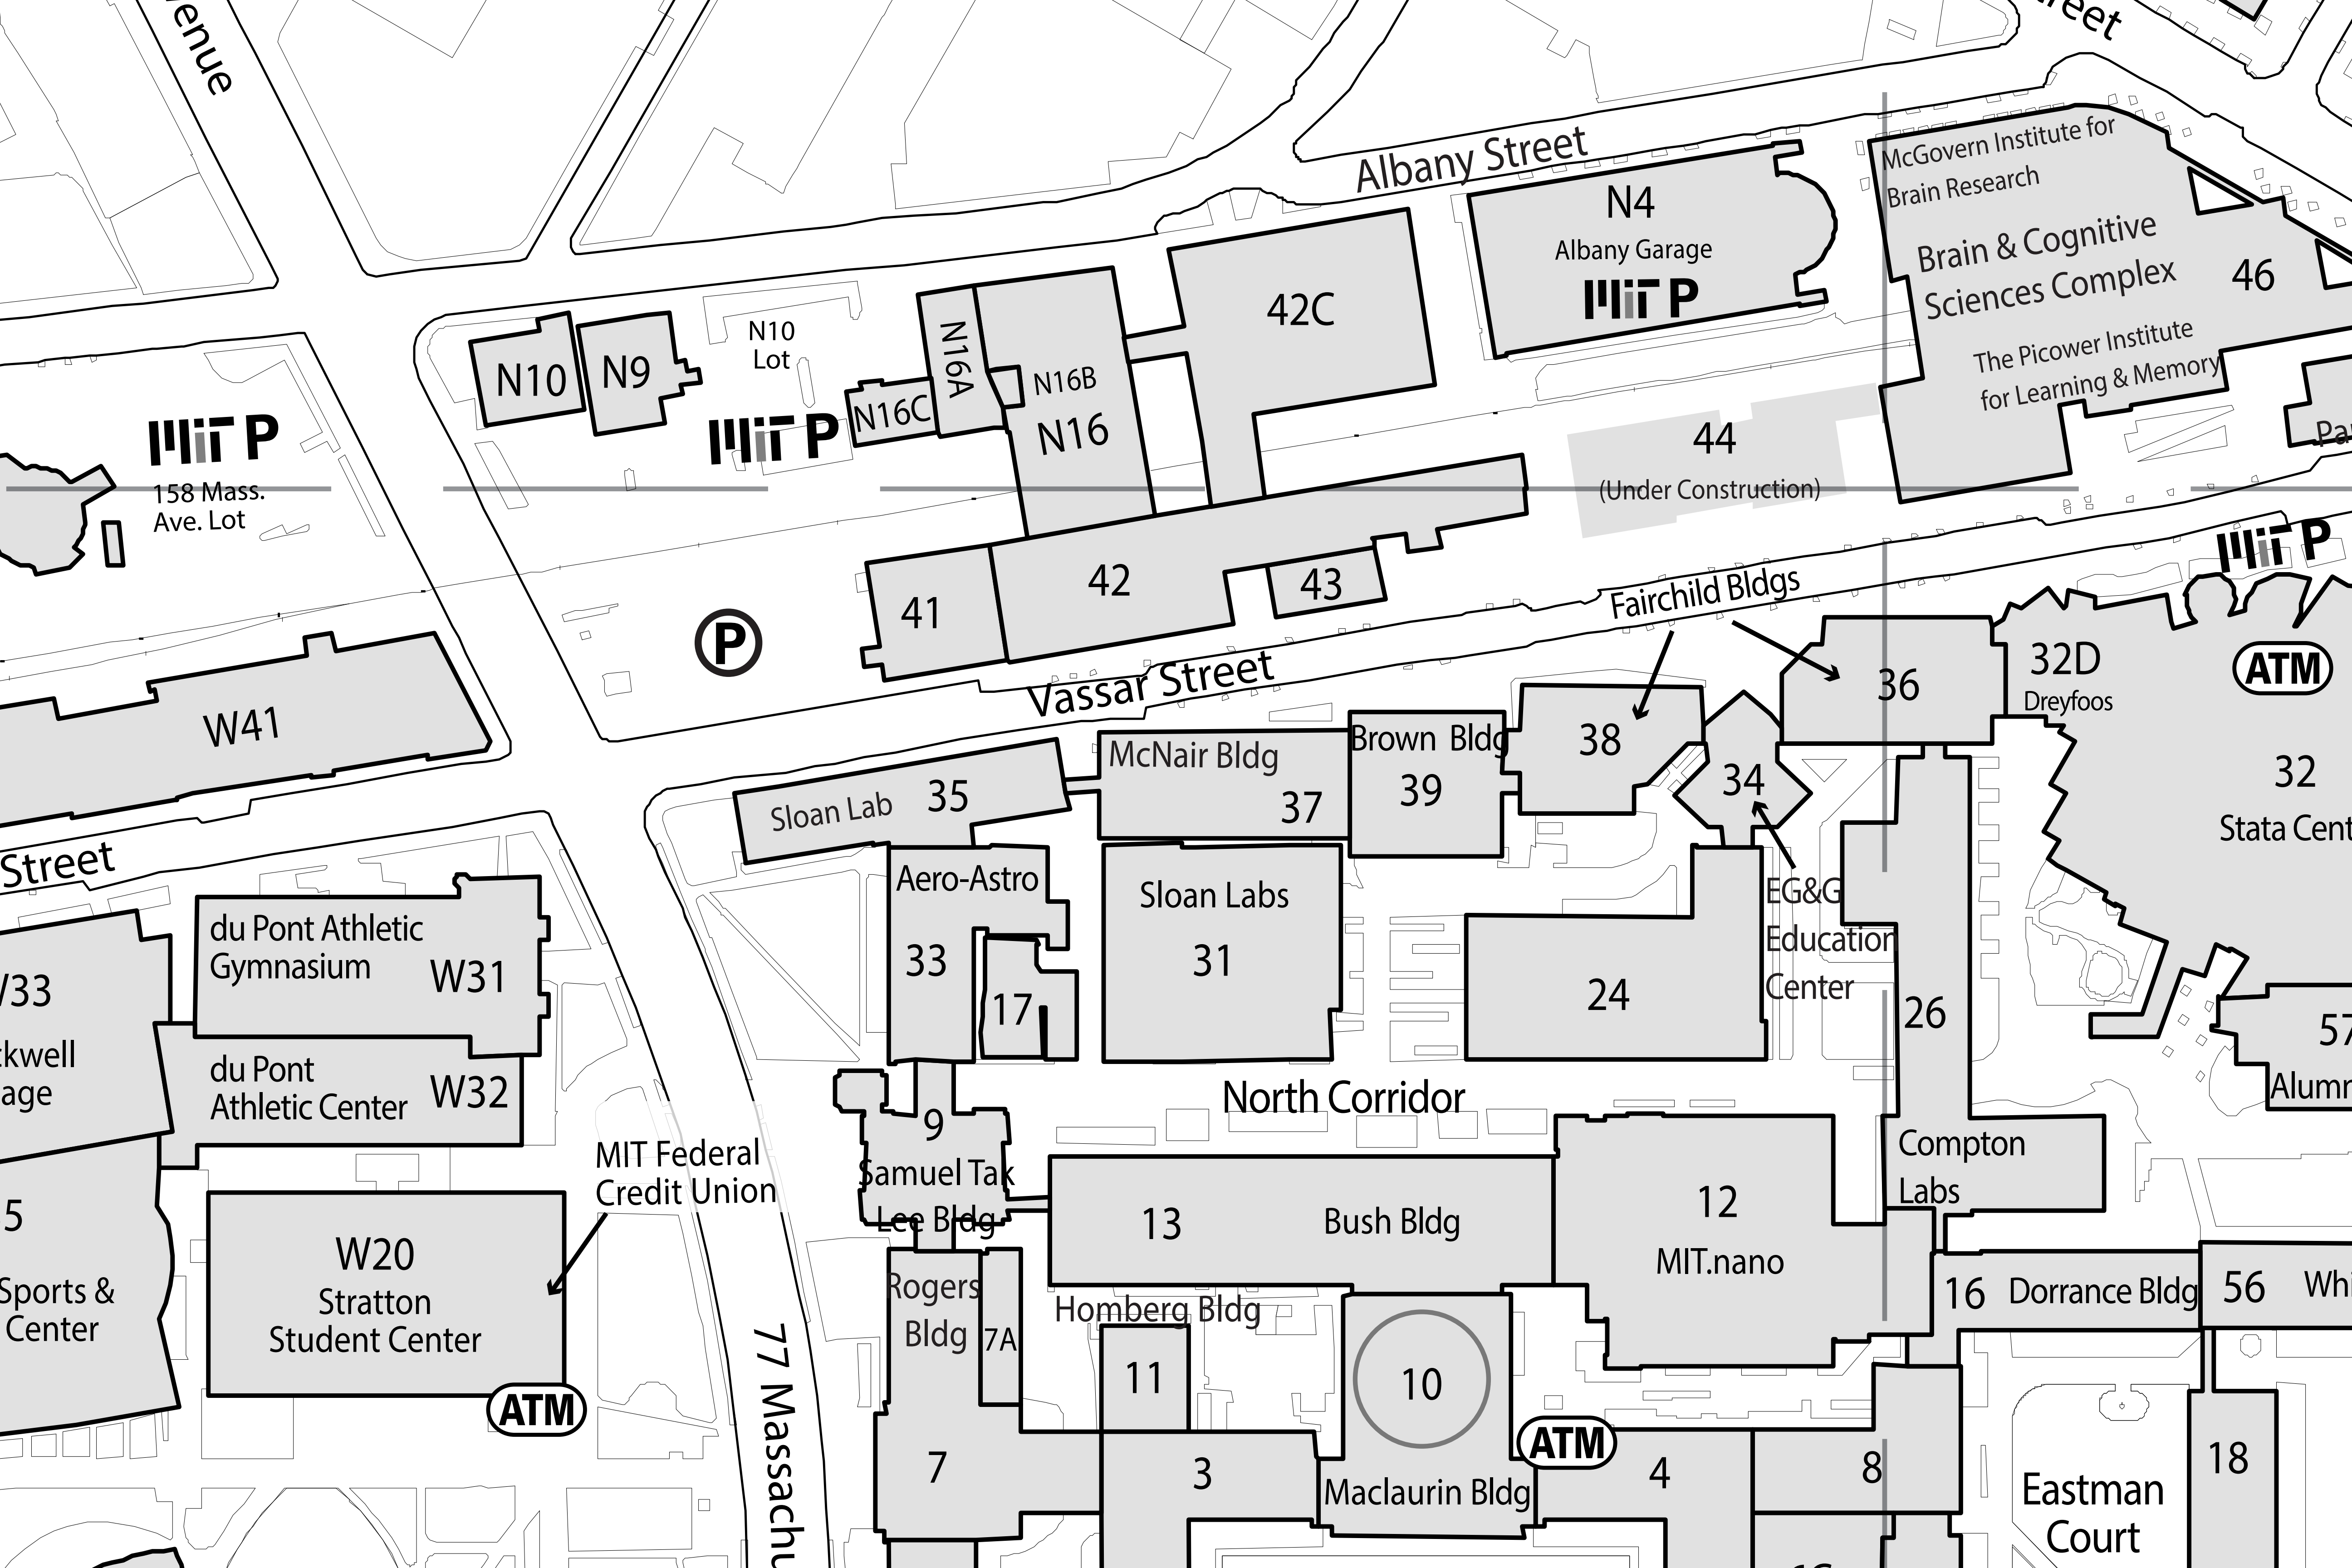

Note: 13' 10" height restriction at 70 Vassar Street entrance.

**MIT P**  
158 Mass.  
Ave. Lot

**MIT P**

**N4**  
Albany Garage  
**MIT P**

McGovern Institute for  
Brain Research  
Brain & Cognitive  
Sciences Complex 46  
The Picower Institute  
for Learning & Memory

**(P)**

**MIT P**

**(ATM)**

**(ATM)**

**(ATM)**

**MIT P**

158 Mass. Ave. Lot

**P**