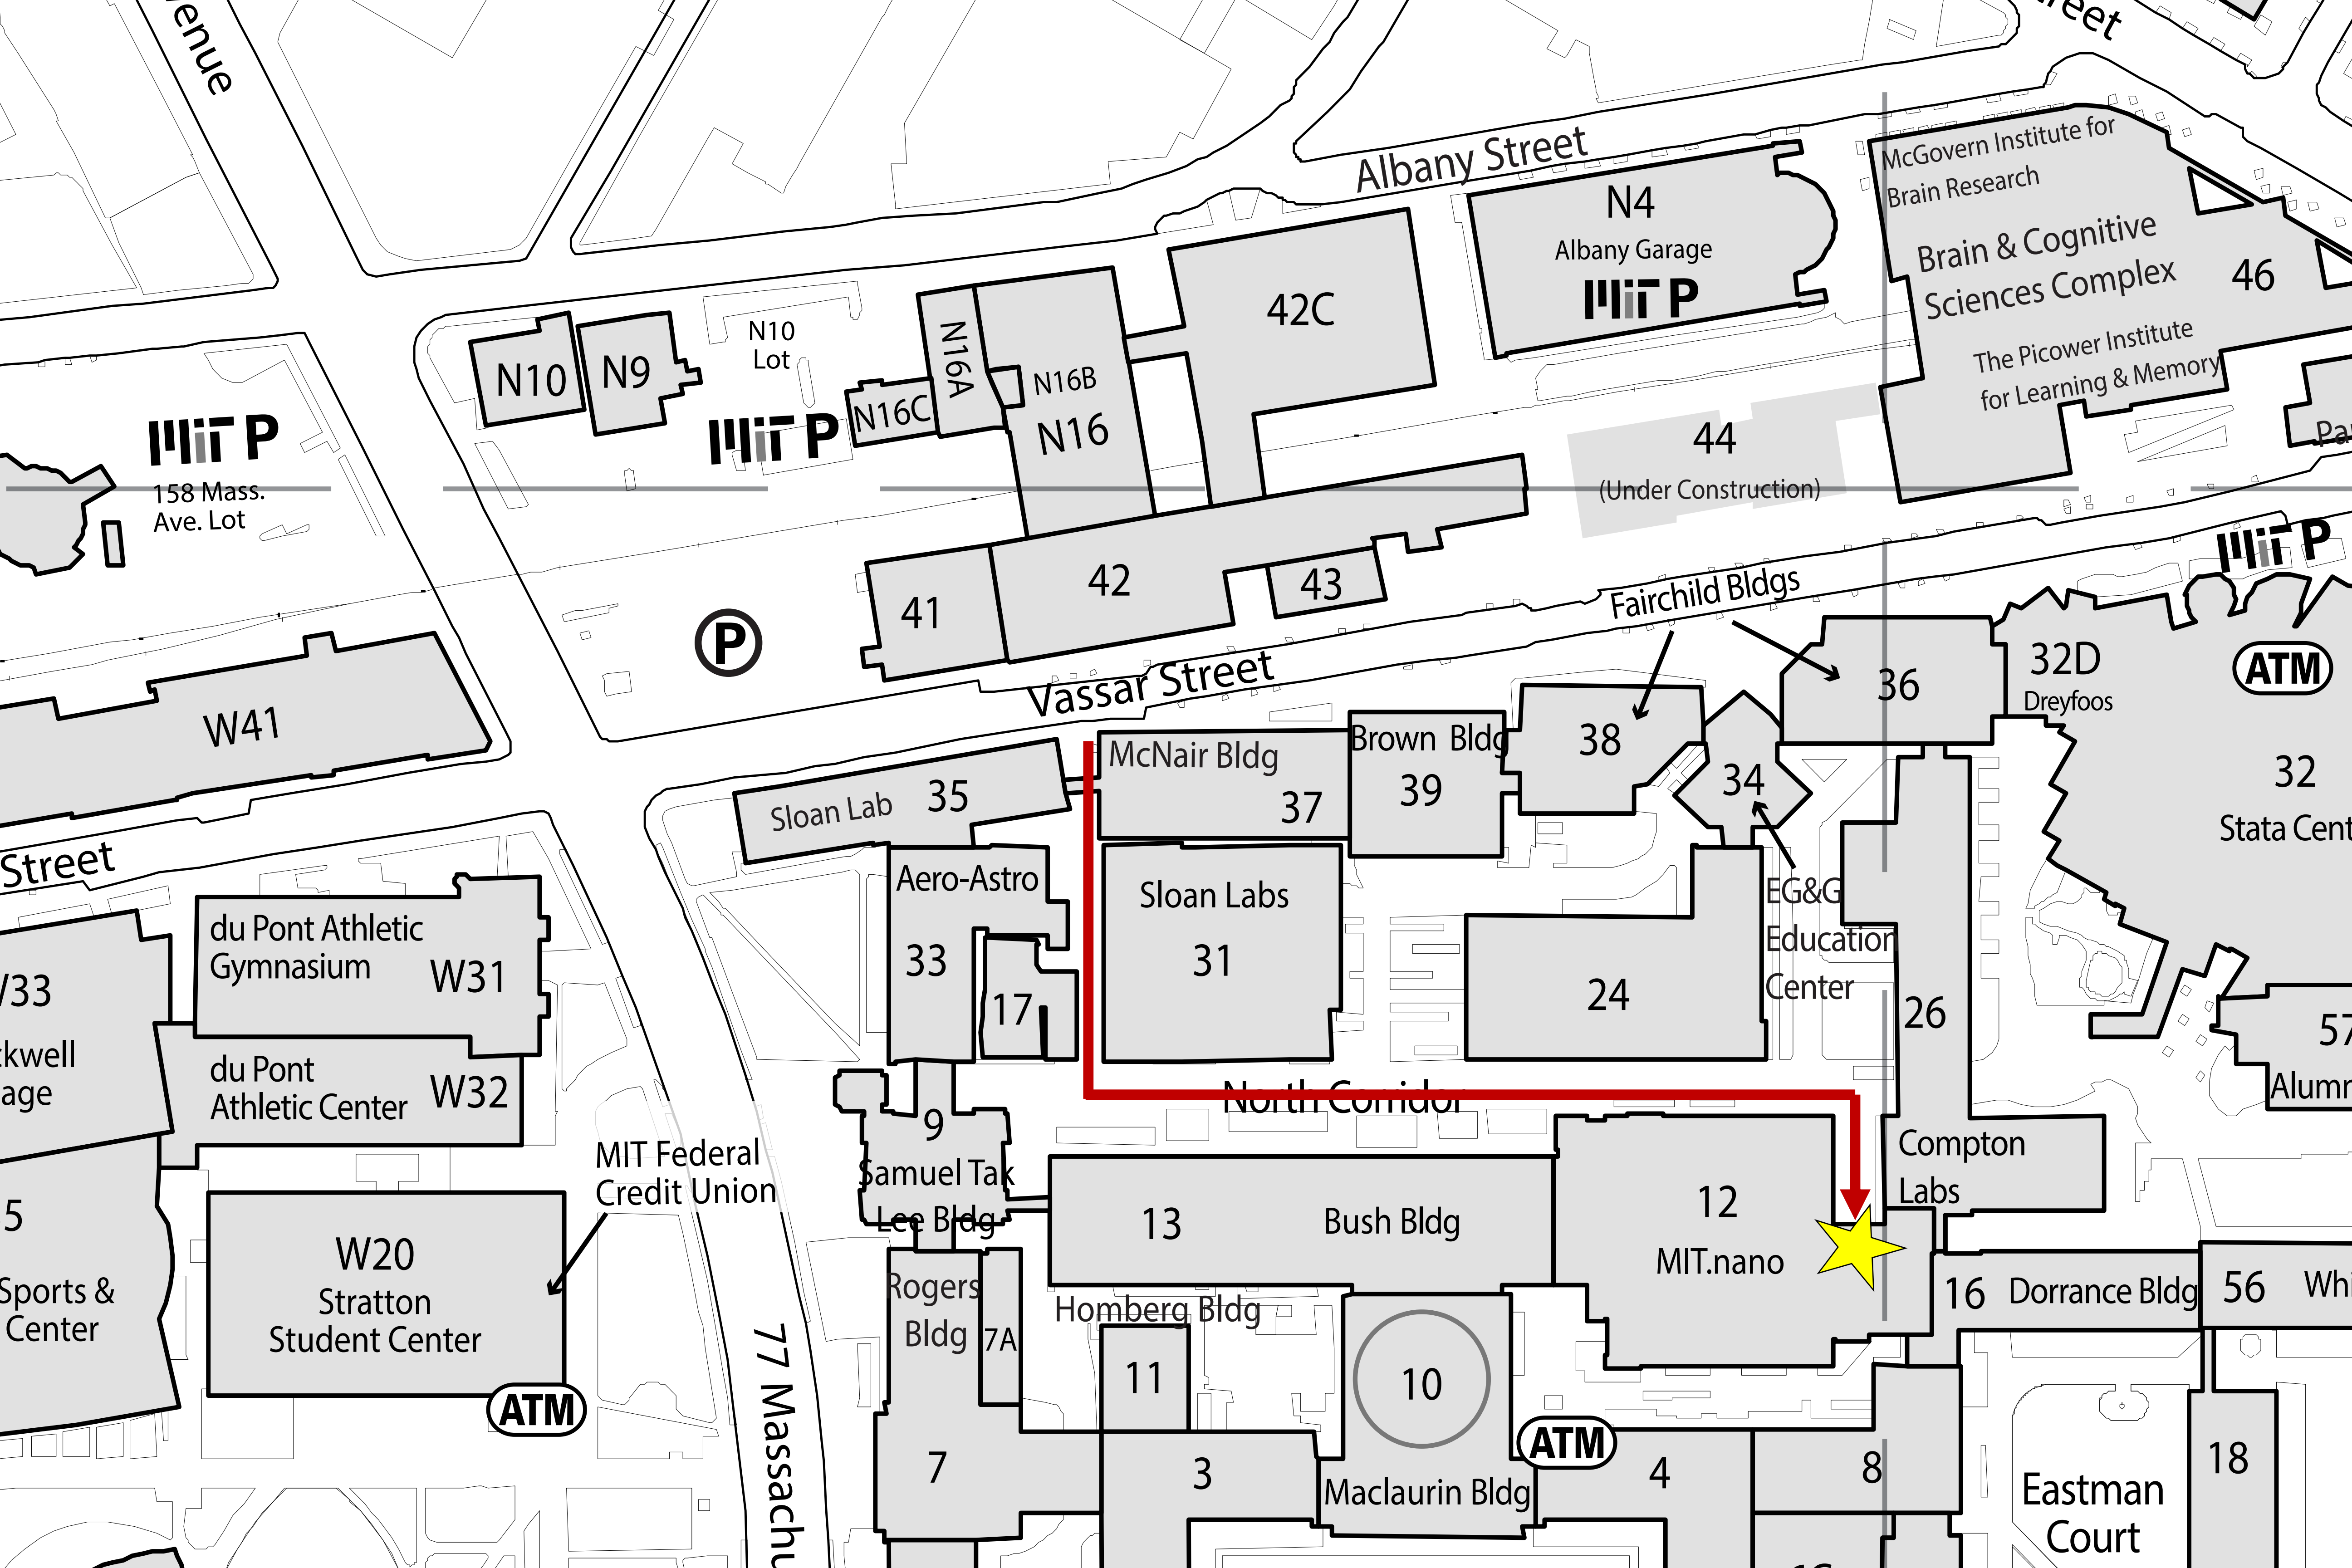

Note: 13' 10" height restriction at 70 Vassar Street entrance.

**MIT P**  
158 Mass.  
Ave. Lot

**MIT P**

**N4**  
Albany Garage  
**MIT P**

McGovern Institute for  
Brain Research  
Brain & Cognitive  
Sciences Complex 46  
The Picower Institute  
for Learning & Memory

**(P)**

**MIT P**

**(ATM)**

**(ATM)**

**(ATM)**

**MIT P**

158 Mass. Ave. Lot

**P**